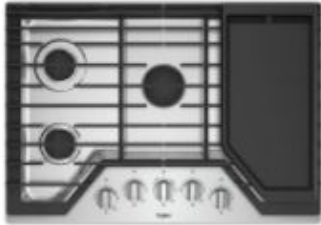

12187 – Chef's Kitchen Appliance Package – 18 GS

WCG97US0HS

30-inch Gas Cooktop with Griddle

- EZ-2-Lift™ Hinged Cast-Iron Grates
- Upswept SpillGuard™ Cooktop
- Griddle
- FlexHeat™ Burner
- AccuSimmer® Burner
- Fifth Burner
- Sealed Burners
- Full Width Grates

WDT730HAMZ

24" Dishwasher* Sensor cycle

- * Fan Dry
- * 1-Hour Wash Cycle
- * Soil sensor
- * Fingerprint resistant
- *Nylon racks
- *Delay start
- *Stainless interior door

WMT50011KS

1.1 cu. Microwave w/Slim Trim Kit

WOS51EC0HS

5.0 cu Smart Oven

Integrated design

- * Slim trim kit included
- * Guided installation
- * Purposeful capacity
- * Tap-To-Open Door

- Smart Wall Oven
- Voice control with a compatible voice-enabled device (U.S. only.)
- Frozen Bake™ technology
- Multi-Step Cooking
- Steam Clean Option

WWW53UC0LS

30" Contemporary Stainless Steel Wall Mount Range Hood

- LED Task Lighting
- Grease filter
- 3-Speed, 400 CFM Motor Class
- Convertible Ventilation (Recirculating or Vented)
- 7.5 Sones at High Speed